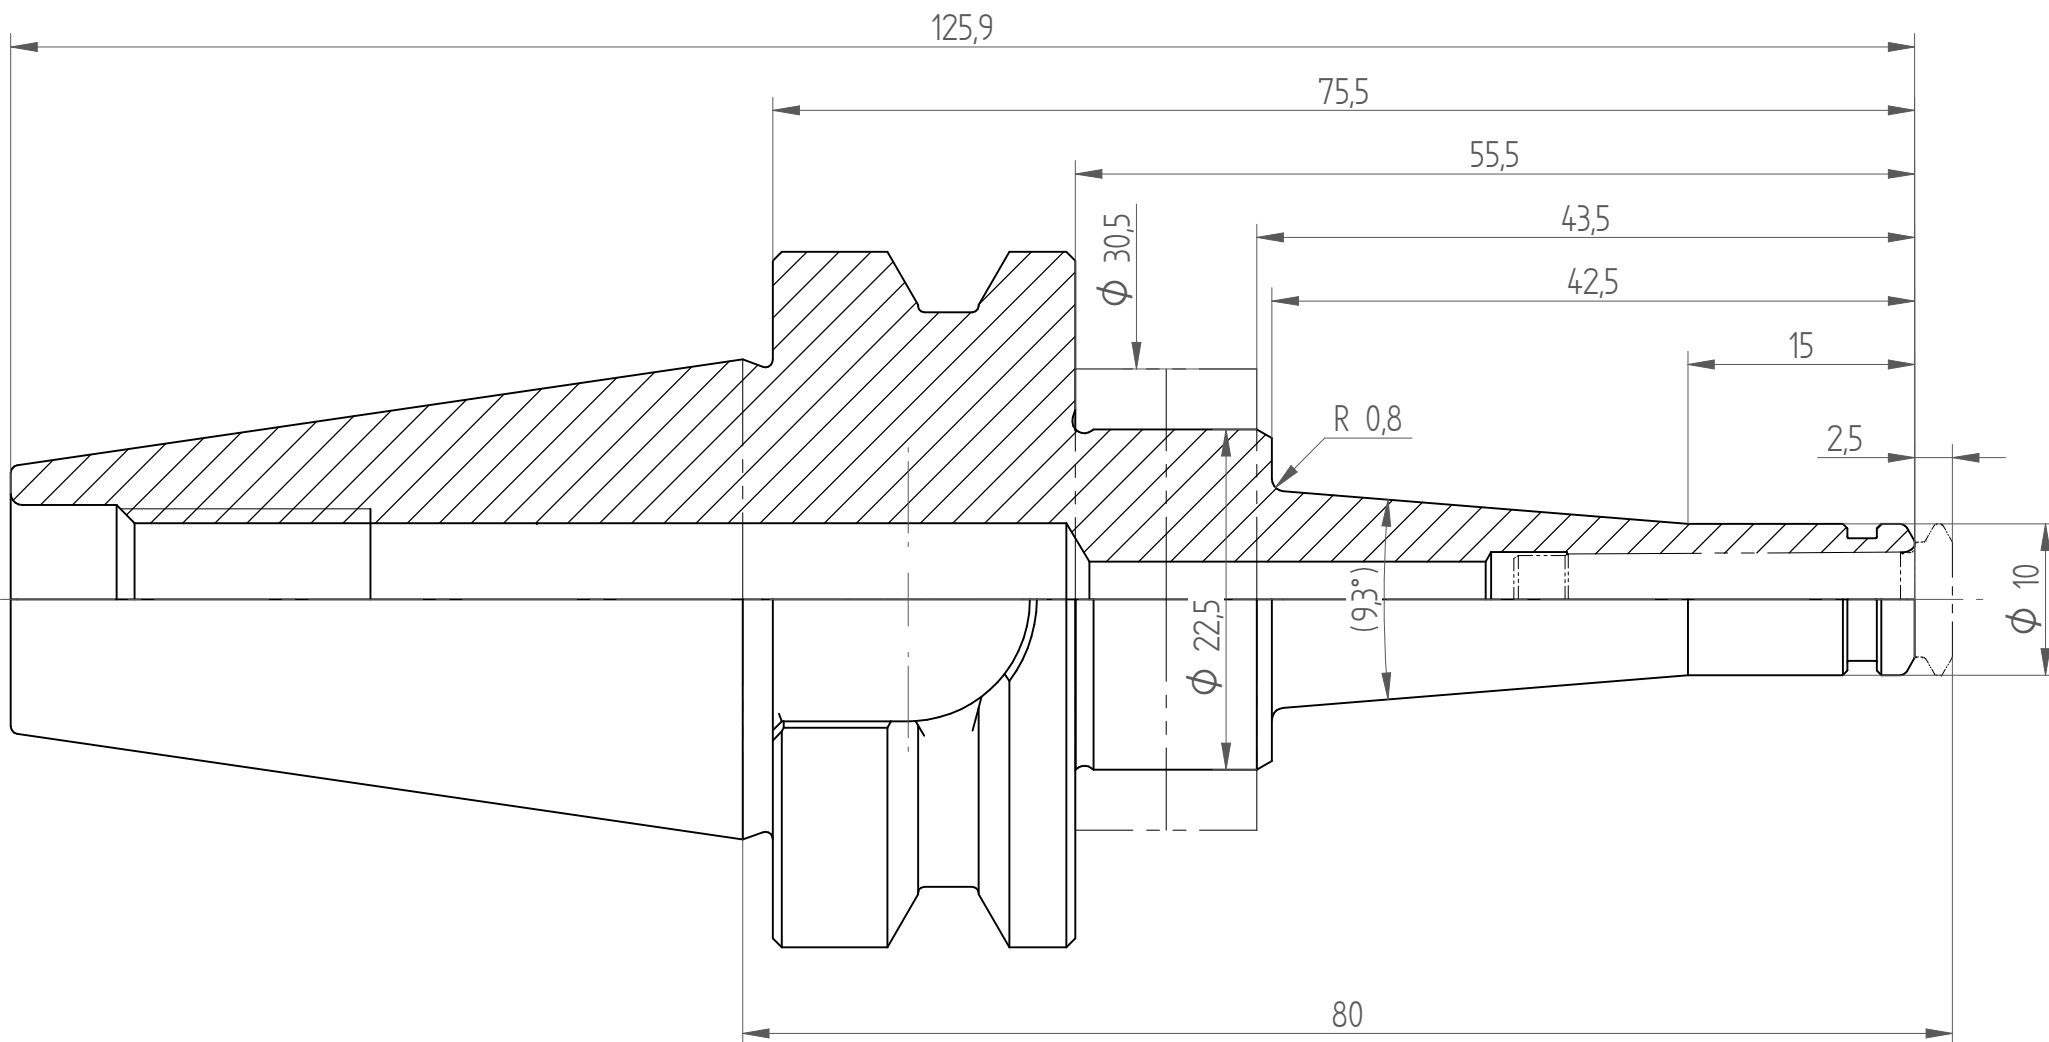

Swiss
Precision
Tools

REGO-FIX®

REGO-FIX AG
Obermattweg 60
4456 Tenniken / Switzerland

Phone +41 61 976 14 66
Fax +41 61 976 14 14
www.rego-fix.com

This is a non-controlled copy. All information given herein is subject to change without notice

The information given herein has been carefully checked and is believed to be correct. REGO-FIX, however, assumes no responsibility or liability for any errors, inaccuracies or omissions that may appear in this drawing

This document is subject to copyright laws. No part of this document may be reproduced or transmitted in any form or any means, electronic or mechanic, for any purpose, without the express written permission of REGO-FIX

Type : BT30_PG6x080_H
Part No. : 413070640
Date : 27.08.2014
Scale : 2:1